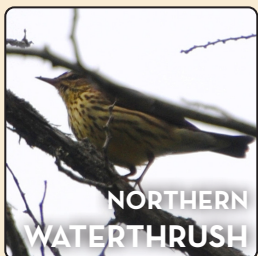

BIRD SONGS

ON THE BOARDWALKS

WHITE-THROATED SPARROW

slow, whistled: *poor sam, peabody-peabody-peabody*

GREAT-CRESTED FLYCATCHER

sweeping whistles, *burry wweep, wweep*

NASHVILLE WARBLER

2-part: *see-bit, see-bit, see-bit, ti-ti-ti-ti*

BLACK & WHITE WARBLER

squeaky wheel: *wee-see, wee-see, wee-see*

NORTHERN WATERTHRUSH

3-part: *Chee-chee-chee, chip-chip-chip, chew-chew-chew*

COMMON YELLOWTROT

triplets: *whicity-whicity-whicity*

WINTER WREN